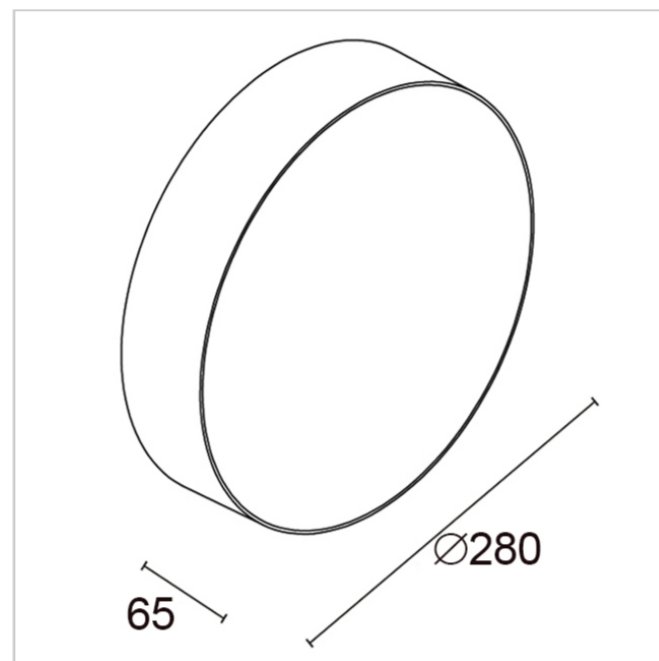

Altair Round 8402C/WR35VO

Ceiling Lamps - Ceiling Luminaire Ø280 Diffuse Emission

Rev. 16/04/2024

Ceiling light for wall- or ceiling-mounted installation, available in two sizes with white opal diffuser for greater uniformity of the luminous flux. Independent wall-mounting bracket.

PHOTOMETRICAL DATA

FIXTURE SPECIFICATIONS

ASSEMBLY / USAGE

Wall fixing and ceiling installation

PROTECTION

IP 65 - IK 07

BODY

Die-cast aluminium

FRAME

Die-cast aluminium

SCREEN

Extra-clear float glass 4mm with white diffusing silk-screen printing

SEALS

Closed-cell EPDM rubber

SCREWS

Stainless steel A2

PAINT / FINISHING

Anti-corrosive UV stabilised polyester powder

SIZES

W 65 x Ø 280

ELECTRICAL SPECIFICATIONS

POWER SUPPLY

220-240Vac 50/60Hz

DRIVER