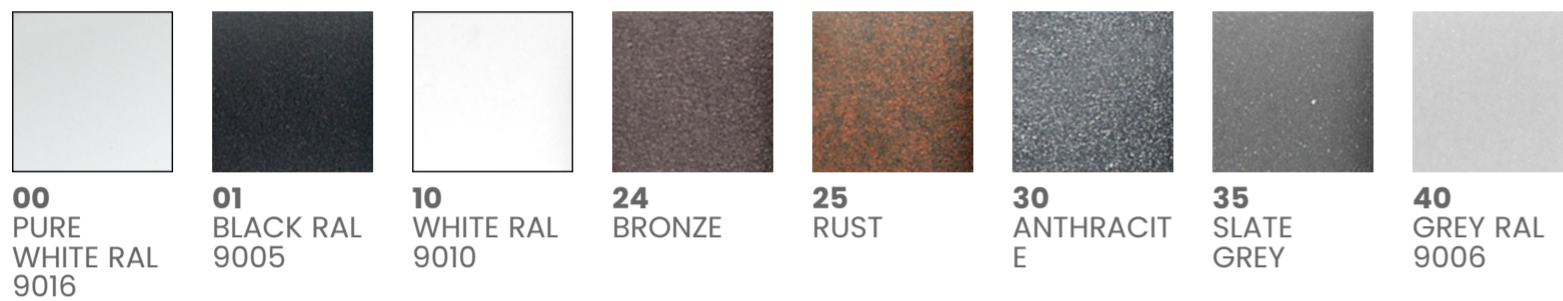

Built-in
DRIVER CURRENT
500mA
CONTROL
ON/OFF
SPECIFIC WIRING
Inclusa/Included
POWER MODULE LED
19W
ABSORBED POWER
21W
SOURCE
LED

SOURCE FLUX
2130 lm
FIXTURE SOURCE
1045 lm
APPARENT EFFICIENCY
49 %
INSULATION CLASS
II
OVERVOLTAGE PROTECTION
2kV-4kV
OPERATING TA
50 °
ENERGETIC CLASS
A

CCT LED
3000K
CRI
>80
STEP MACADAM
3
LIFE TIME TM-21
L80B10 50000h
PHOTOBIOLOGICAL RISK
RG0
BEAM OPENING
Diffuse >110°

COLORS

ACCESSORIES

E.TRA.580 Ultra compact type 2+3 hard wired surge protector. CLI - IP67. Disconnection signaling by indicator. AC disconnection in case of end of life.
L 37 x W 30 x H 30