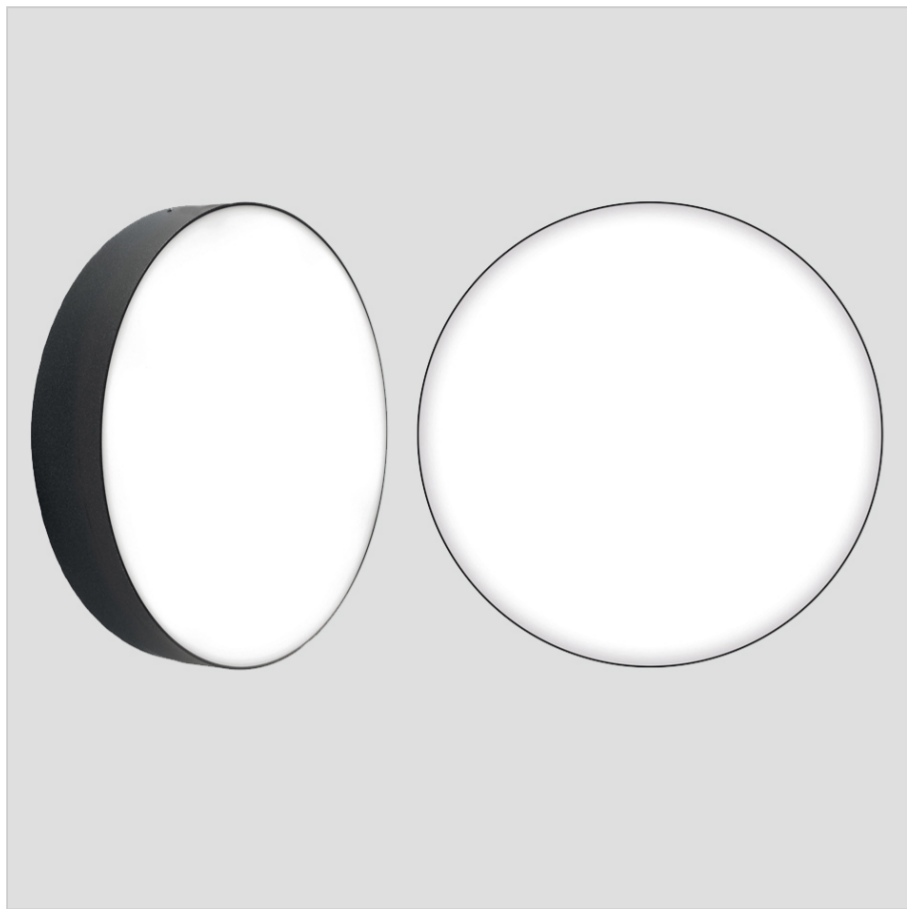

Altair Round 8402C/WR35VO

Ceiling Lamps - Ceiling Luminaire Ø280 Diffuse Emission

Rev. 16/04/2024

Ceiling light for wall- or ceiling-mounted installation, available in two sizes with white opal diffuser for greater uniformity of the luminous flux. Independent wall-mounting bracket.

PHOTOMETRICAL DATA

FIXTURE SPECIFICATIONS

ASSEMBLY / USAGE

Wall fixing and ceiling installation

PROTECTION

IP 65 - IK 07

BODY

Die-cast aluminium

FRAME

Die-cast aluminium

SCREEN

Extra-clear float glass 4mm with white diffusing silk-screen printing

SEALS

Closed-cell EPDM rubber

SCREWS

Stainless steel A2