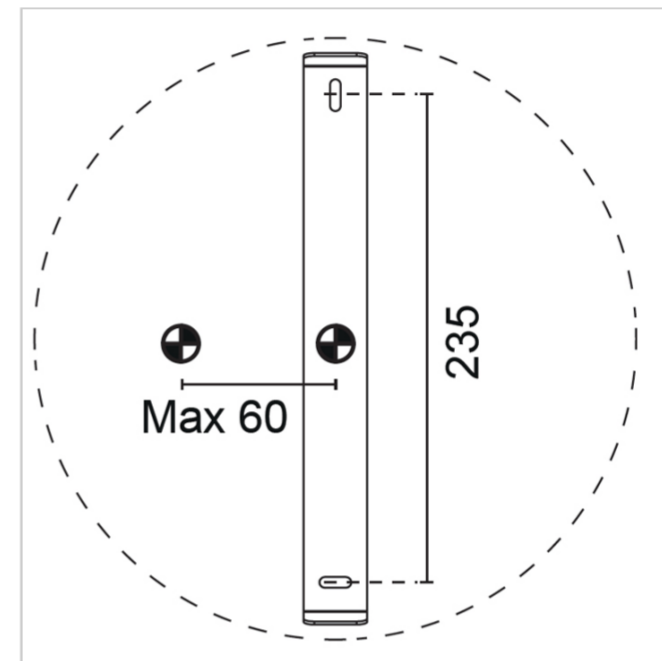

Altair Round 8402C/WR35VO

Ceiling Lamps - Ceiling Luminaire Ø280 Diffuse Emission

Rev. 16/04/2024

Ceiling light for wall- or ceiling-mounted installation, available in two sizes with white opal diffuser for greater uniformity of the luminous flux. Independent wall-mounting bracket.

PHOTOMETRICAL DATA

FIXTURE SPECIFICATIONS

ASSEMBLY / USAGE

Wall fixing and ceiling installation

PROTECTION

IP 65 - IK 07

BODY

Die-cast aluminium

FRAME

Die-cast aluminium

SCREEN

Extra-clear float glass 4mm with white diffusing silk-screen printing

SEALS

Closed-cell EPDM rubber

SCREWS

Stainless steel A2

PAINT / FINISHING

Anti-corrosive UV stabilised polyester powder

SIZES

W 65 x Ø 280

ELECTRICAL SPECIFICATIONS

POWER SUPPLY

220-240Vac 50/60Hz

DRIVER